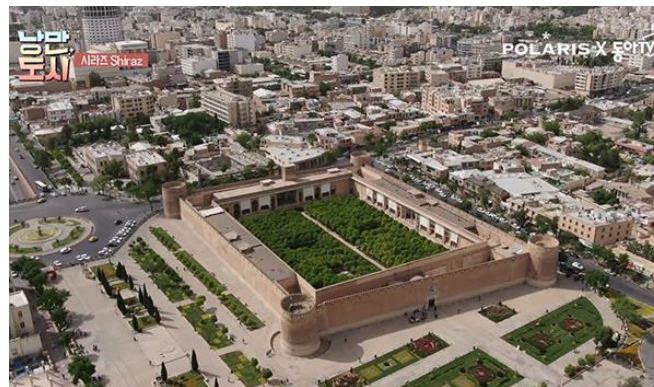

S1) 2022 | 30' x 20eps

S2) 2023 | 30' x 20eps

**SO-HWAK-HANG: HAPPINESS THROUGH TRAVEL** 소확행 #스미맛생

60mins x 10eps | 2019 | KR | Air on Polaris TV

The trip of four friends looking for representative local dishes of Japan!  
It shows a new map of Japanese food trips from the taste of food to history and culture.