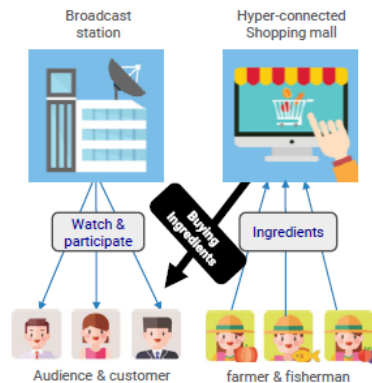

**INTERACTIVE TV SHOW FORMATS AND PLATFORM SERVICE**

- # <Follow Me> Talk show based on dilemma quizzes
- # <Listen Up> Talk show for evaluating the policy by citizens
- # <Dinner for Kid> Hyper-connected commerce TV show for housewives
- # <The Rival> Team debate collective intelligence quiz show
- # <Top Rank> Interactive quiz show for finding Top Ranks