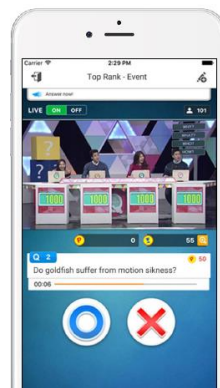

INTERACTIVE TV SHOW FORMATS AND PLATFORM SERVICE

- # <Follow Me> Talk show based on dilemma quizzes
- # <Listen Up> Talk show for evaluating the policy by citizens
- # <Dinner for Kid> Hyper-connected commerce TV show for housewives
- # <The Rival> Team debate collective intelligence quiz show
- # <Top Rank> Interactive quiz show for finding Top Ranks

[Open Interactive Platform Service](#)

[Real-time participation of audiences with mobile devices](#)